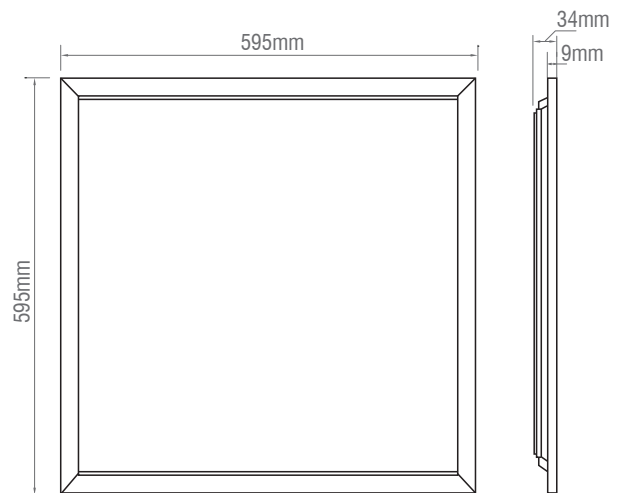

81025

Stratus Daylight White

FEATURES

- 3 years (2 years + 1 years) extended warranty
- White & opal plastic finish
- Constructed from aluminium alloy & steel & polystyrene

SPEC DATA

Product Wattage:	40W
Product Lumen:	3700
Lumen/W:	93
Kelvin:	6000K
Energy Rating:	A++
Dimmable:	No
Beam Angle:	120°
Operational Voltage:	27-42V
Power Factor:	>0.9
UGR:	22
CRI:	>80
Lifetime (Hours):	30000
LED Brand:	San'an
LED Type:	SMD
SDCM:	≤4
Driver Type:	Constant Current 950mA
Product Voltage:	220-240V
Hertz:	50/60
Operating Temp.:	-20 to 40 Degree
Diffuser Material:	PS
IP Rating:	40
Product Weight (KG):	1.6
Class:	3